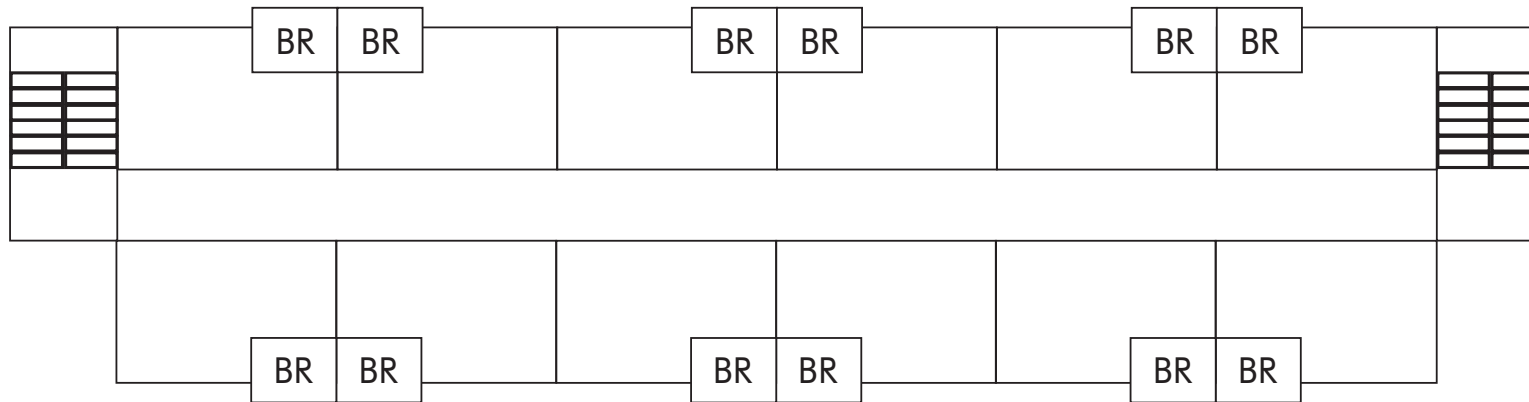

SILVER BAY YMCA

Conference and Family Retreat Center on Lake George

Bayview Lodge Room Layout

Ground Floor

BR = Bathroom

SILVER BAY YMCA

Conference and Family Retreat Center on Lake George

Bayview Lodge Room Layout

1st Floor

2nd Floor