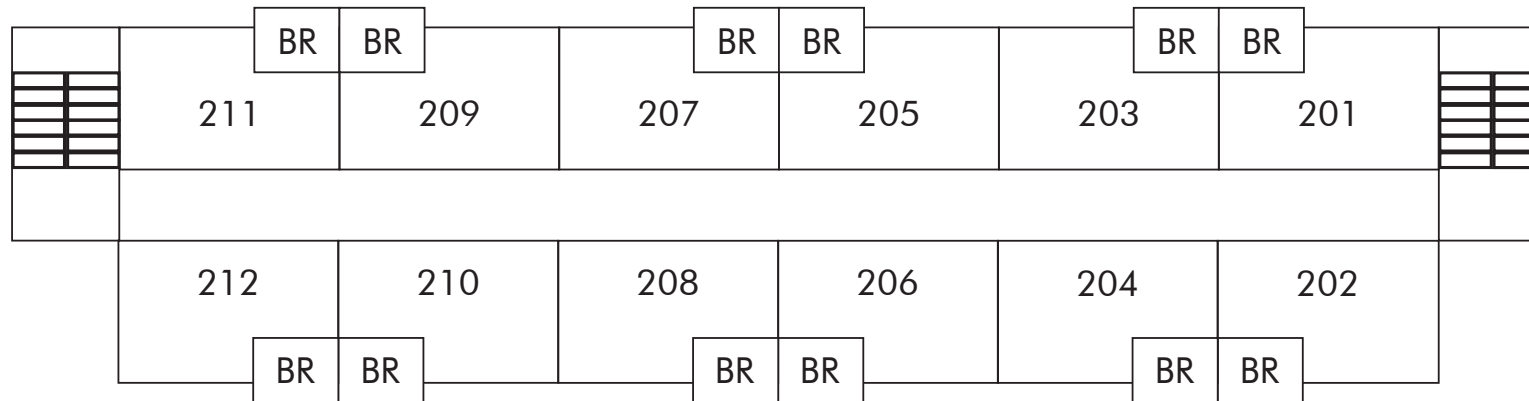

SILVER BAY YMCA

Conference and Family Retreat Center on Lake George

Bayview Lodge Room Layout

1st Floor

2nd Floor